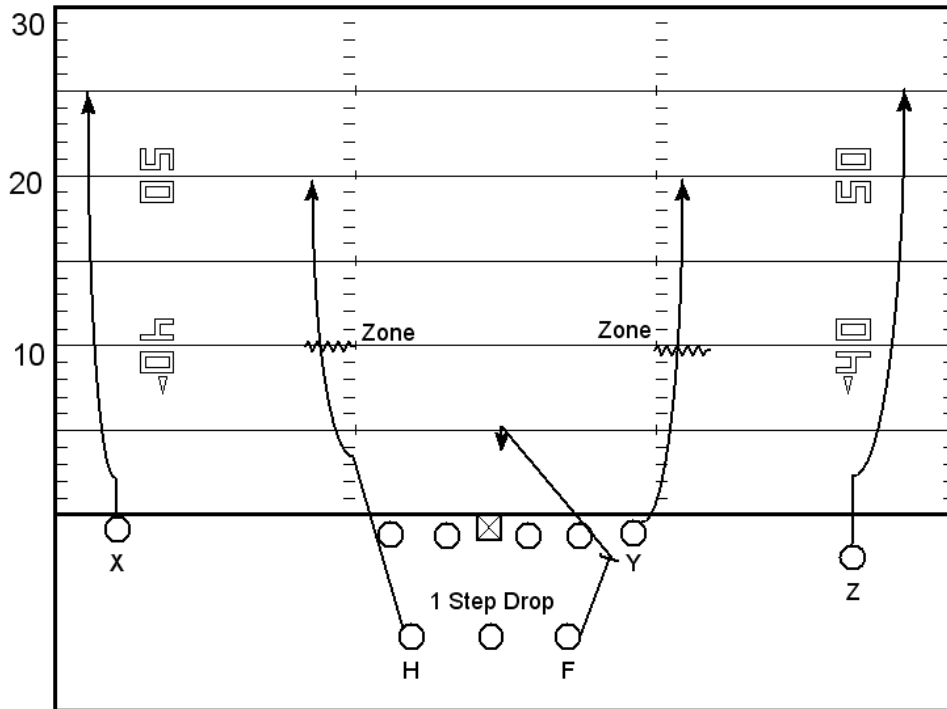

Mumme/Leach

Air Raid

Blue RT 92 (Mesh)

Blue RT 6 (All Verticals)

Ace Rip 6 H Shallow

Blue RT 7 (H Shoot)

Blue RT 8 (F Shoot)

Blue RT 9 (Y Shoot)

Blue RT 60 (Out Routes)

Blue RT 619 (Y Flat)

Blue RT 92 (Mesh)

Blue RT Flip 92 Switch

Blue RT 93 (H Wheel)

Blue RT 94 (Y Sail)

Blue RT 95 (Y Cross)

Ace Rip Lisa (Rita)

Ace Rip Z Randy (Larry)