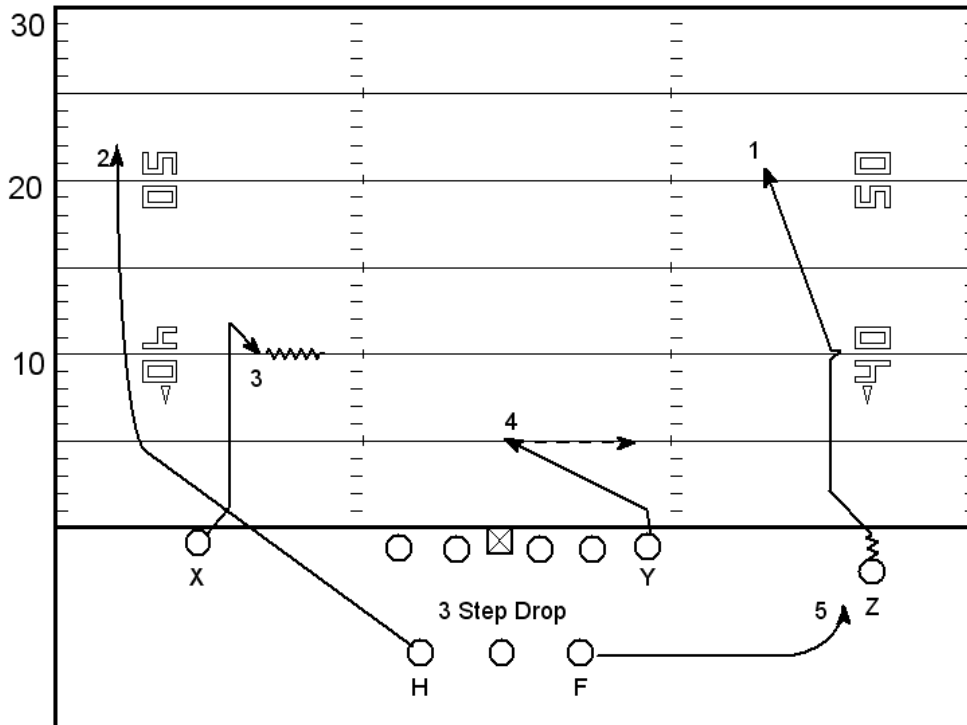

Blue RT 60 (Out Routes)

Blue RT 619 (Y Flat)

Blue RT 92 (Mesh)

Blue RT Flip 92 Switch

Blue RT 93 (H Wheel)

Blue RT 94 (Y Sail)

Blue RT 95 (Y Cross)

Ace Rip Lisa (Rita)

Ace Rip Z Randy (Larry)