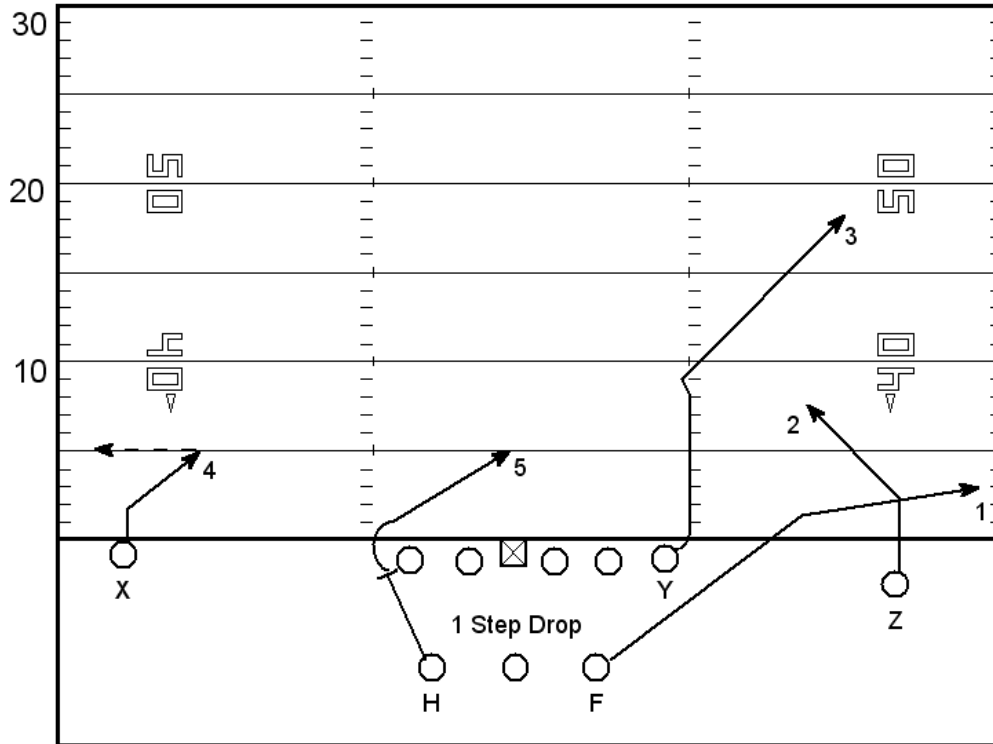

Mumme/Leach

Air Raid

Blue RT 92 (Mesh)

Blue RT 6 (All Verticals)

Ace Rip 6 H Shallow

Blue RT 7 (H Shoot)

Blue RT 8 (F Shoot)

Blue RT 9 (Y Shoot)

Blue RT 60 (Out Routes)

Blue RT 619 (Y Flat)

Blue RT 92 (Mesh)

Blue RT Flip 92 Switch

Blue RT 93 (H Wheel)

Blue RT 94 (Y Sail)

Blue RT 95 (Y Cross)

Ace Rip Lisa (Rita)

Ace Rip Z Randy (Larry)