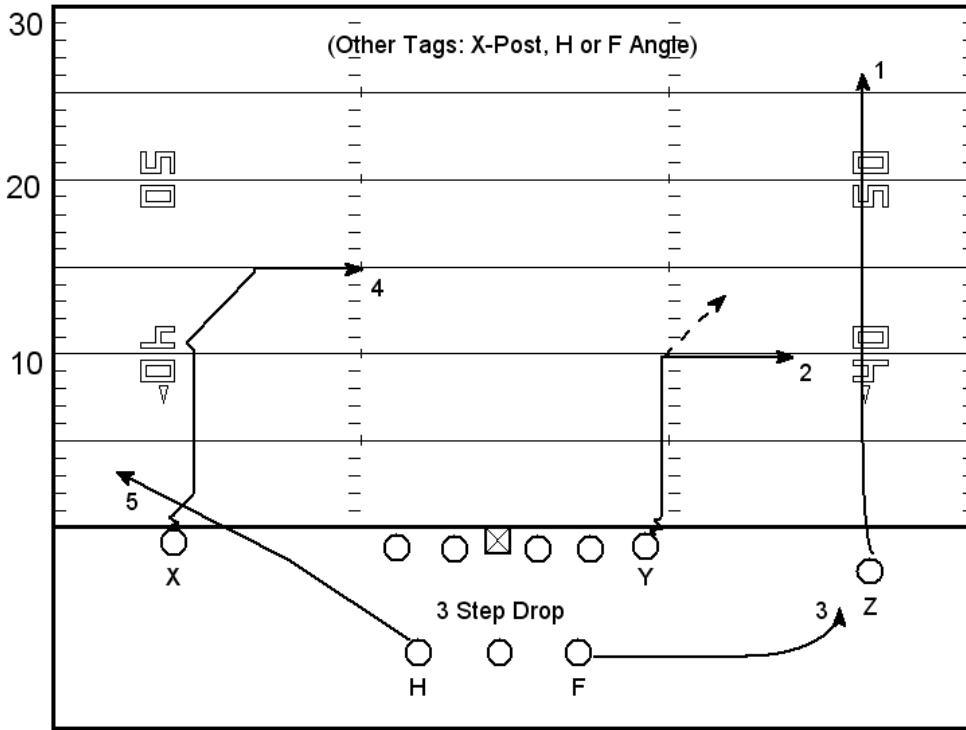

Blue RT 60 (Out Routes)

Blue RT 619 (Y Flat)

Blue RT 92 (Mesh)

Blue RT Flip 92 Switch

Blue RT 93 (H Wheel)

Blue RT 94 (Y Sail)

Blue RT 95 (Y Cross)

Ace Rip Lisa (Rita)

Ace Rip Z Randy (Larry)