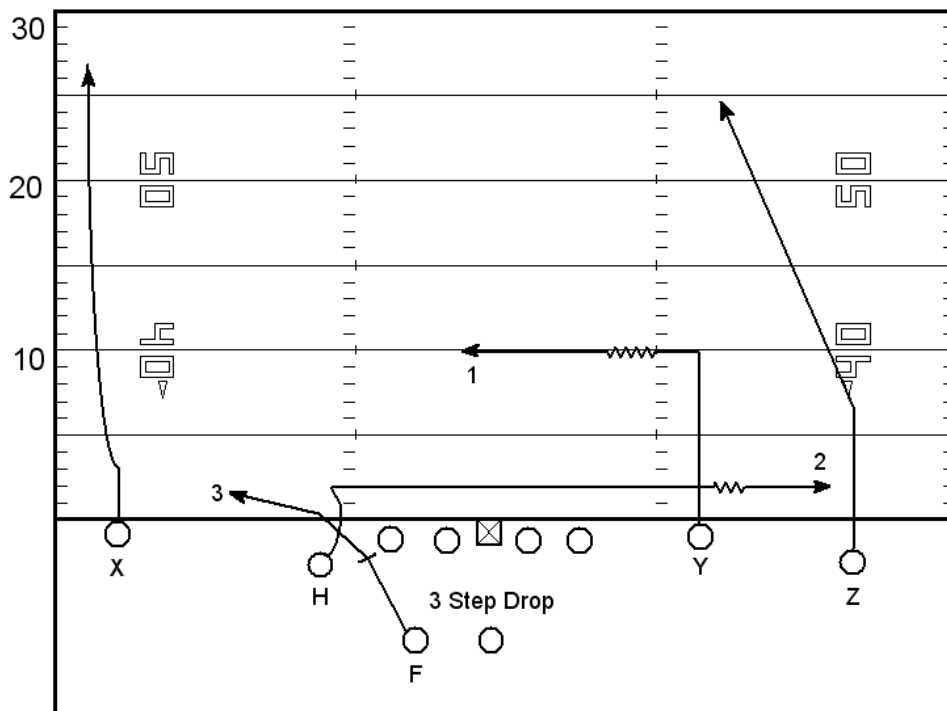

Mumme/Leach

Air Raid

Blue RT 92 (Mesh)

Blue RT 6 (All Verticals)

Ace Rip 6 H Shallow

Blue RT 7 (H Shoot)

Blue RT 8 (F Shoot)

Blue RT 9 (Y Shoot)

Blue RT 60 (Out Routes)

Blue RT 619 (Y Flat)

Blue RT 92 (Mesh)

Blue RT Flip 92 Switch

Blue RT 93 (H Wheel)

Blue RT 94 (Y Sail)

Blue RT 95 (Y Cross)

Ace Rip Lisa (Rita)

Ace Rip Z Randy (Larry)