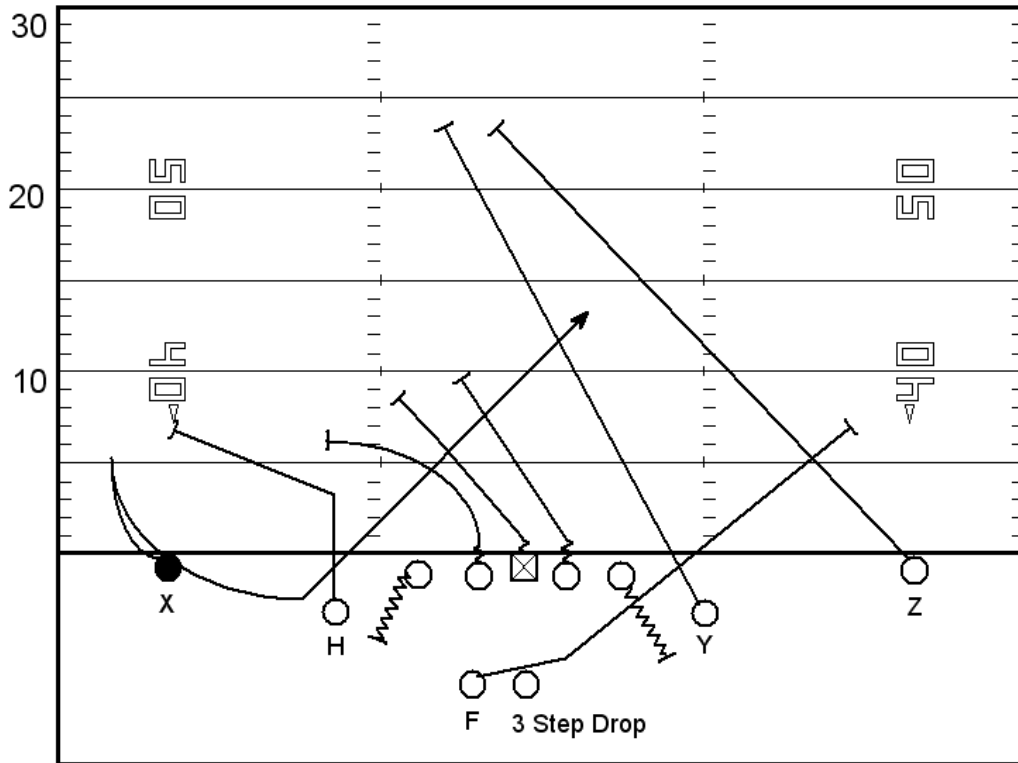

Blue RT 60 (Out Routes)

Blue RT 619 (Y Flat)

Blue RT 92 (Mesh)

Blue RT Flip 92 Switch

Blue RT 93 (H Wheel)

Blue RT 94 (Y Sail)

Blue RT 95 (Y Cross)

Ace Rip Lisa (Rita)

Ace Rip Z Randy (Larry)