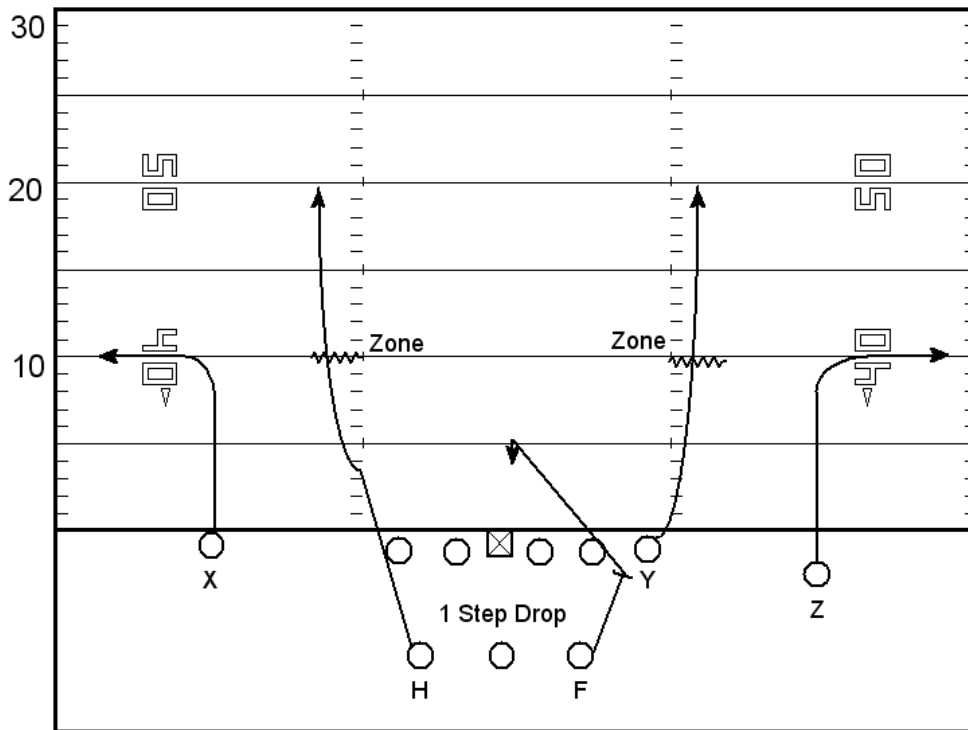

Mumme/Leach

Air Raid

Blue RT 92 (Mesh)

Blue RT 6 (All Verticals)

Ace Rip 6 H Shallow

Blue RT 7 (H Shoot)

Blue RT 8 (F Shoot)

Blue RT 9 (Y Shoot)

Blue RT 60 (Out Routes)

Blue RT 619 (Y Flat)

Blue RT 92 (Mesh)

Blue RT Flip 92 Switch

Blue RT 93 (H Wheel)

Blue RT 94 (Y Sail)

Blue RT 95 (Y Cross)

Ace Rip Lisa (Rita)

Ace Rip Z Randy (Larry)