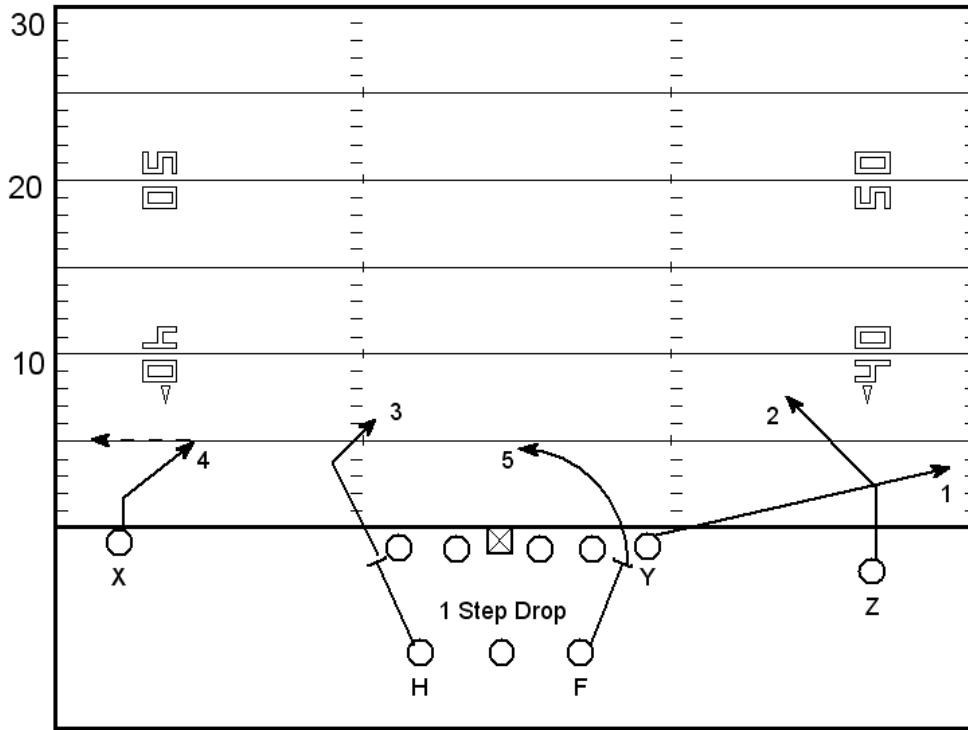

Mumme/Leach

Air Raid

Blue RT 92 (Mesh)

Blue RT 6 (All Verticals)

Ace Rip 6 H Shallow

Blue RT 7 (H Shoot)

Blue RT 8 (F Shoot)

Blue RT 9 (Y Shoot)

Blue RT 60 (Out Routes)

Blue RT 619 (Y Flat)

Blue RT 92 (Mesh)

Blue RT Flip 92 Switch

Blue RT 93 (H Wheel)

Blue RT 94 (Y Sail)

Blue RT 95 (Y Cross)

Ace Rip Lisa (Rita)

Ace Rip Z Randy (Larry)