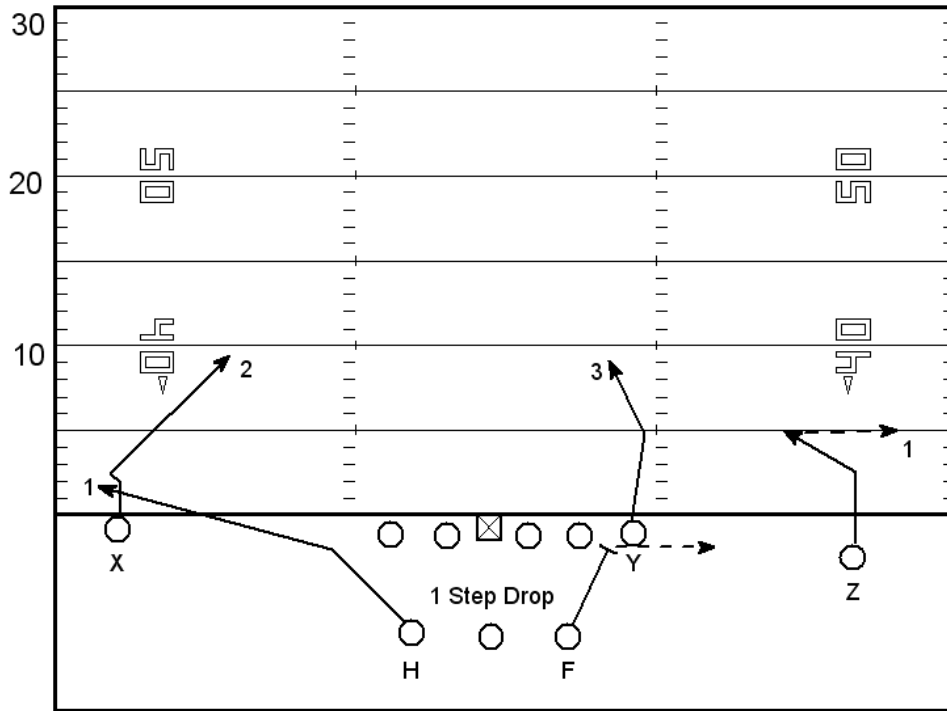

Mumme/Leach

Air Raid

Blue RT 92 (Mesh)

Blue RT 6 (All Verticals)

Ace Rip 6 H Shallow

Blue RT 7 (H Shoot)

Blue RT 8 (F Shoot)

Blue RT 9 (Y Shoot)

Blue RT 60 (Out Routes)

Blue RT 619 (Y Flat)

Blue RT 92 (Mesh)

Blue RT Flip 92 Switch

Blue RT 93 (H Wheel)

Blue RT 94 (Y Sail)

Blue RT 95 (Y Cross)

Ace Rip Lisa (Rita)

Ace Rip Z Randy (Larry)