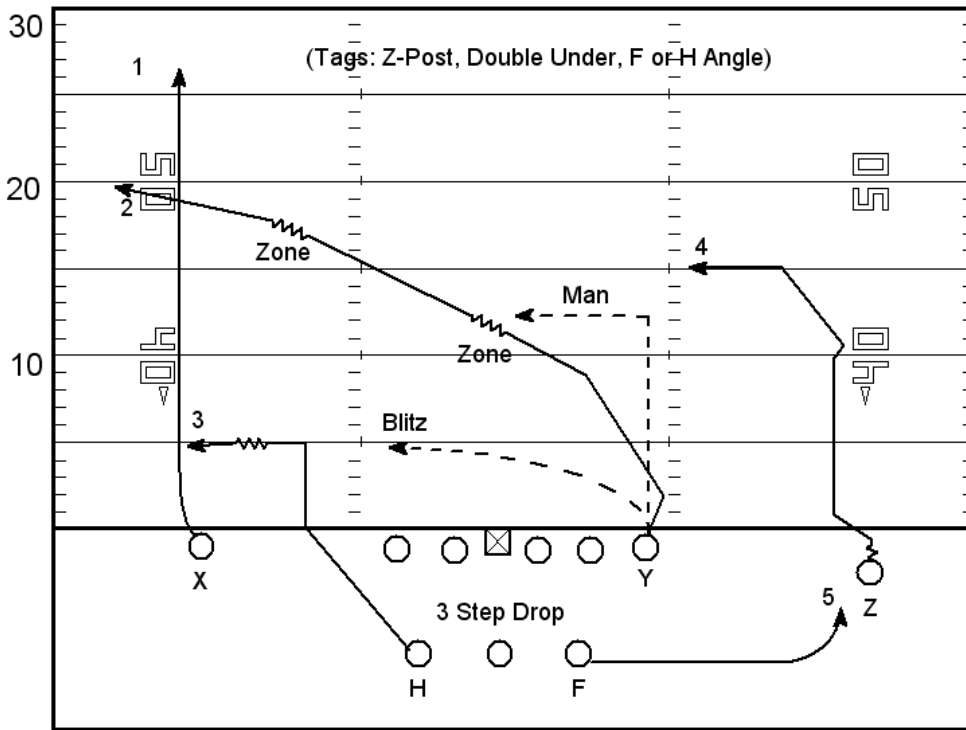

Blue RT 60 (Out Routes)

Blue RT 619 (Y Flat)

Blue RT 92 (Mesh)

Blue RT Flip 92 Switch

Blue RT 93 (H Wheel)

Blue RT 94 (Y Sail)

Blue RT 95 (Y Cross)

Ace Rip Lisa (Rita)

Ace Rip Z Randy (Larry)