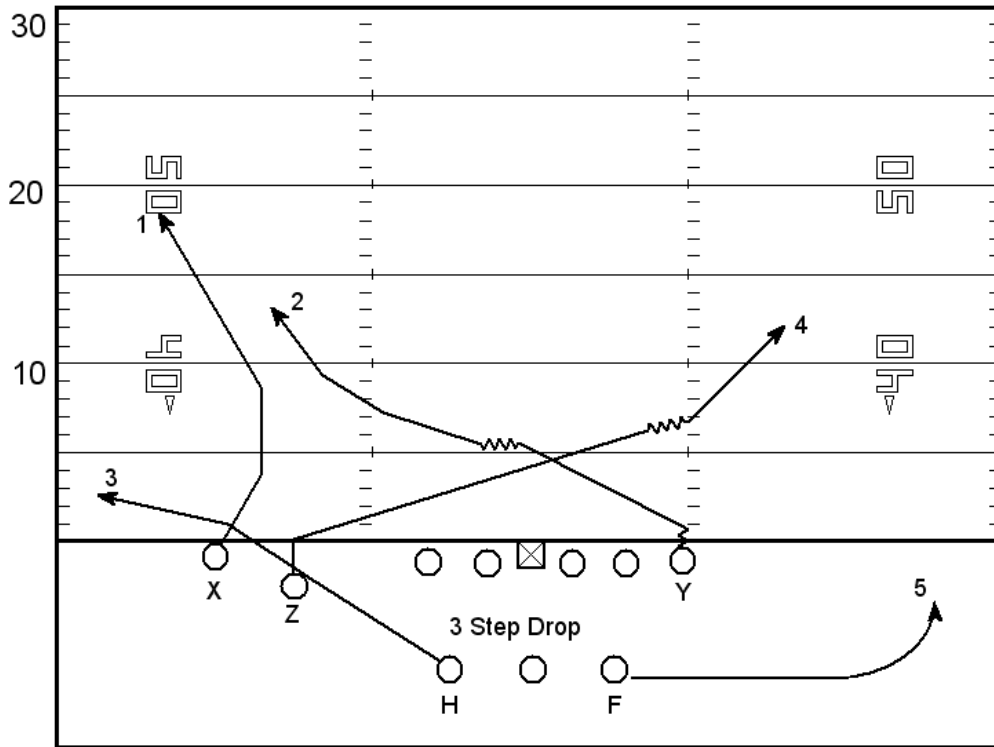

Blue RT 60 (Out Routes)

Blue RT 619 (Y Flat)

Blue RT 92 (Mesh)

Blue RT Flip 92 Switch

Blue RT 93 (H Wheel)

Blue RT 94 (Y Sail)

Blue RT 95 (Y Cross)

Ace Rip Lisa (Rita)

Ace Rip Z Randy (Larry)