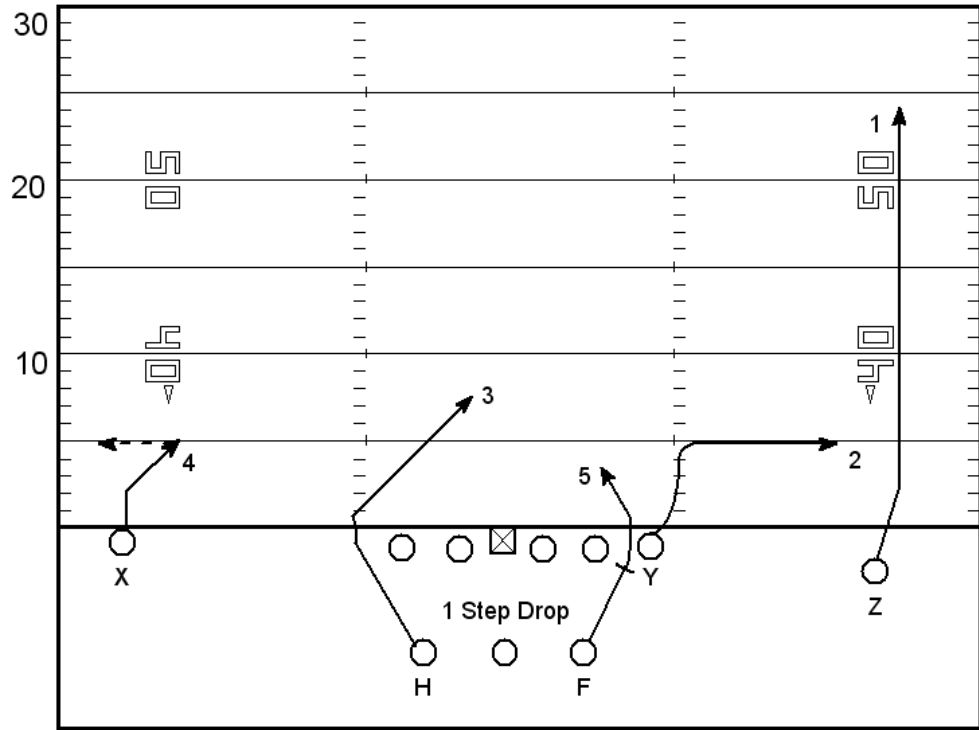

Mumme/Leach

Air Raid

Blue RT 92 (Mesh)

Blue RT 6 (All Verticals)

Ace Rip 6 H Shallow

Blue RT 7 (H Shoot)

Blue RT 8 (F Shoot)

Blue RT 9 (Y Shoot)

Blue RT 60 (Out Routes)

Blue RT 619 (Y Flat)

Blue RT 92 (Mesh)

Blue RT Flip 92 Switch

Blue RT 93 (H Wheel)

Blue RT 94 (Y Sail)

Blue RT 95 (Y Cross)

Ace Rip Lisa (Rita)

Ace Rip Z Randy (Larry)