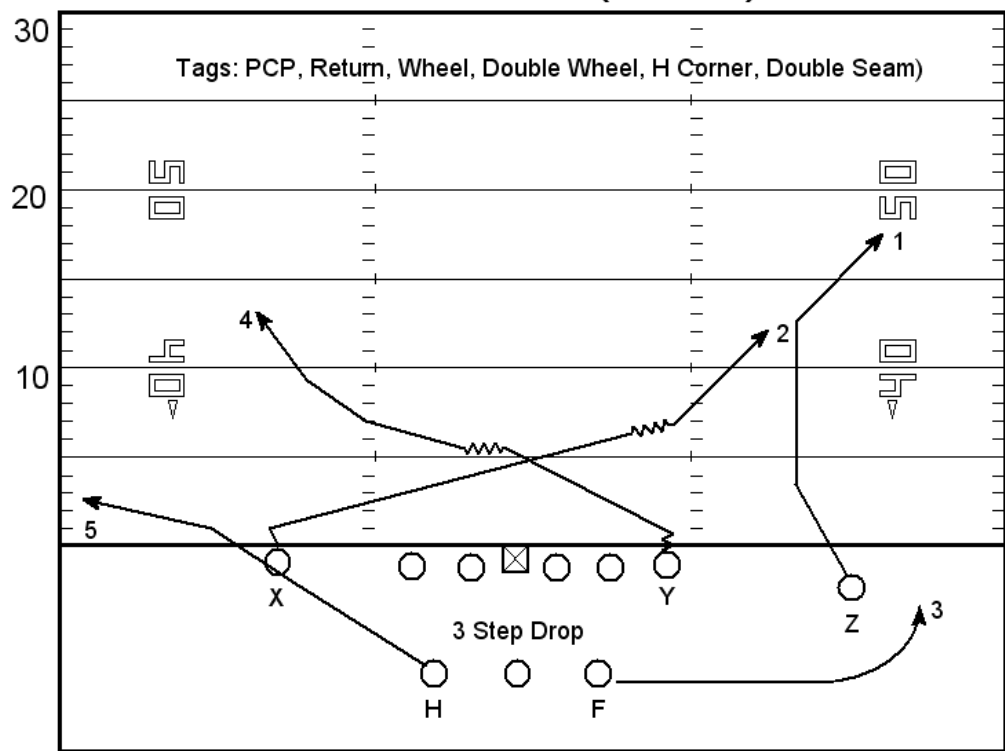

Mumme/Leach

Air Raid

Blue RT 92 (Mesh)

Blue RT 6 (All Verticals)

Ace Rip 6 H Shallow

Blue RT 7 (H Shoot)

Blue RT 8 (F Shoot)

Blue RT 9 (Y Shoot)

Blue RT 60 (Out Routes)

Blue RT 619 (Y Flat)

Blue RT 92 (Mesh)

Blue RT Flip 92 Switch

Blue RT 93 (H Wheel)

Blue RT 94 (Y Sail)

Blue RT 95 (Y Cross)

Ace Rip Lisa (Rita)

Ace Rip Z Randy (Larry)