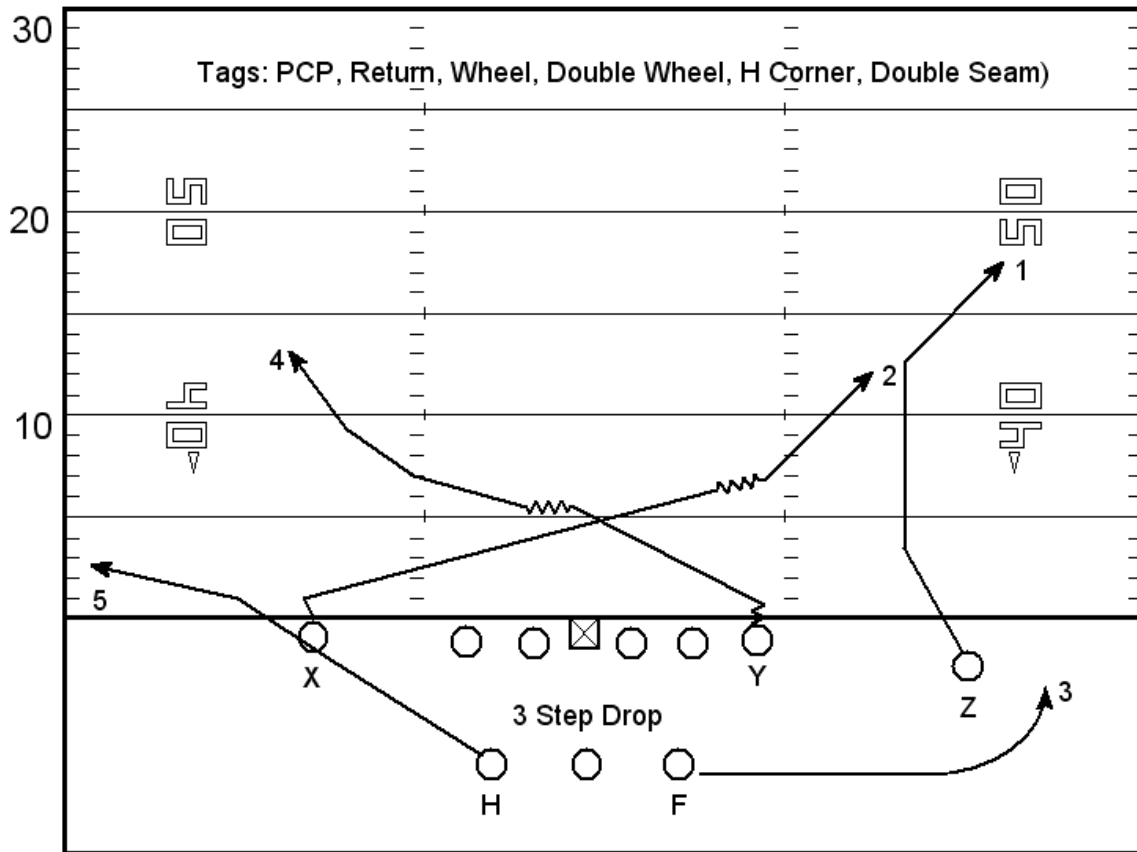

Mumme/Leach

Air Raid

Blue RT 92 (Mesh)

Blue RT 6 (All Verticals)

Ace Rip 6 H Shallow

Blue RT 7 (H Shoot)

Blue RT 8 (F Shoot)

Blue RT 9 (Y Shoot)

Blue RT 60 (Out Routes)

Blue RT 619 (Y Flat)

Blue RT 92 (Mesh)

Blue RT Flip 92 Switch

Blue RT 93 (H Wheel)

Blue RT 94 (Y Sail)

Blue RT 95 (Y Cross)

Ace Rip Lisa (Rita)

Ace Rip Z Randy (Larry)