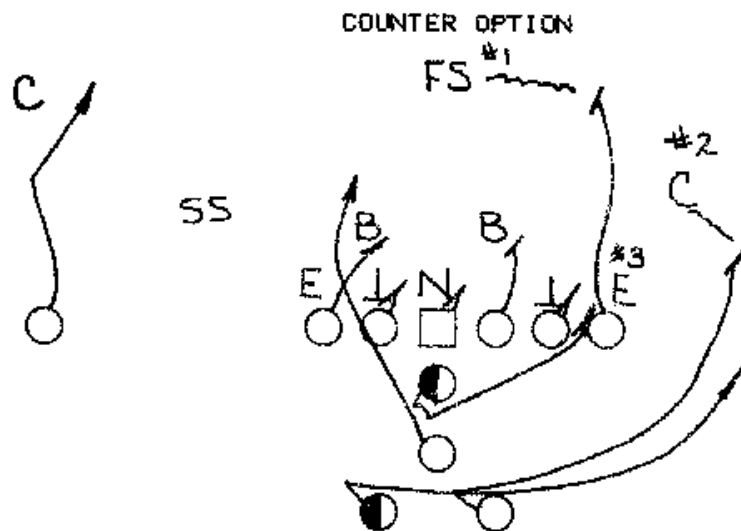

LHB - ESTABLISH PITCH RELATIONSHIP WITH QB. ALWAYS BE IN A POSITION TO RECEIVE THE PITCH.

SG - LINEBACKER.

ST - VEER ON LBER IF POSSIBLE IF NOT, LOOP TACKLE.

SG - LINEBACKER.

ST - VEER ON LBER IF POSSIBLE IF NOT, LOOP TACKLE.

CENTER TO BACKSIDE - SCOOP.

TE - ARC STALK BLOCK #1.

SE - BACKSIDE POST.

LOAD OPTION

LOAD OPTION - WE WANT TO PITCH THE BALL

QB - SAME AS READ PULL THE BALL OPTION #2.

FB - SAME AS OPTION.

LHB - SAME AS OPTION.

RHB - SAME AS READ.

TE - ARC ON #1.

SE - BACKSIDE POST.

BACK - SIDE GUARD AND TACKLE SCOOP.

PLAYSIDE GUARD - AREA DRIVE.

PLAYSIDE TACKLE - AREA DRIVE.

COUNTER OPTION - WE WANT TO PITCH TAG FOOTBALL.

QB - OPEN AWAY FAKE WITH EYES ON OPTION MAN; PIVOT SPRINT TO INSIDE LEG OF #3 AND OPTION.

FB - MESH PATH OUTSIDE CHECK.

LHB - COUNTER STEP OR TURN SHOULDERS AWAY THEN ESTABLISH PITCH RELATIONSHIP EXPECT TO RECEIVE PITCH.

RHB - COUNTER STEP OR TURN SHOULDERS AWAY THEN WORK ON #2.

TE - INSIDE RELEASE WORK ON #1.