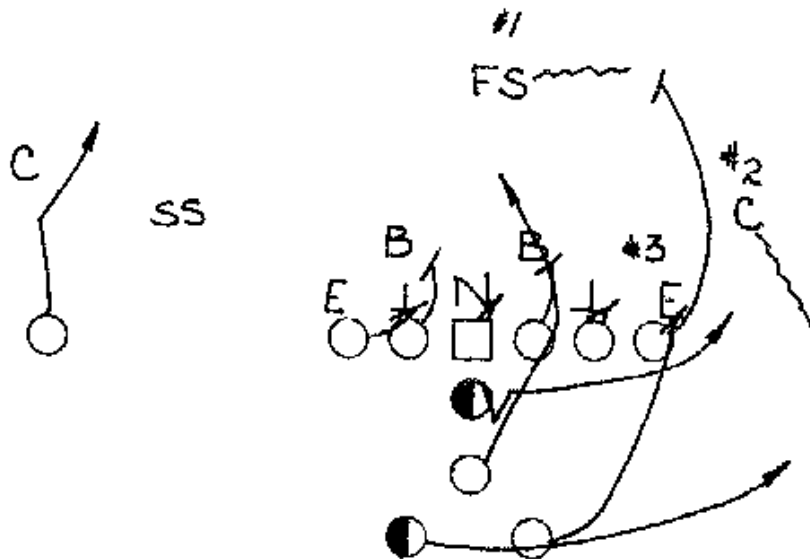

FB - AIM PT. OUTSIDE CHECK OF GUARD. BE READY TO GET HANDS OFF ; WHETHER YOU GET IT OR NOT AS SOON AS YOU BREAK THE LINE OF SCRIMMAGE BEND THE PLAY BACKSIDE.

RHB - TAKE ARC STEP, SINK INSIDE HIP ON OUTSIDE HIP OF #3.

LHB - ESTABLISH PITCH RELATIONSHIP WITH QB. ALWAYS BE IN A POSITION TO RECEIVE THE PITCH.

SG - LINEBACKER.

ST - VEER ON LBER IF POSSIBLE IF NOT, LOOP TACKLE.

SG - LINEBACKER.

ST - VEER ON LBER IF POSSIBLE IF NOT, LOOP TACKLE.

CENTER TO BACKSIDE - SCOOP.

TE - ARC STALK BLOCK #1.

SE - BACKSIDE POST.

LOAD OPTION

LOAD OPTION - WE WANT TO PITCH THE BALL

QB - SAME AS READ PULL THE BALL OPTION #2.

FB - SAME AS OPTION.

LHB - SAME AS OPTION.

RHB - SAME AS READ.

TE - ARC ON #1.

SE - BACKSIDE POST.

BACK - SIDE GUARD AND TACKLE SCOOP.

PLAYSIDE GUARD - AREA DRIVE.

PLAYSIDE TACKLE - AREA DRIVE.

COUNTER OPTION - WE WANT TO PITCH TAG FOOTBALL.

QB - OPEN AWAY FAKE WITH EYES ON OPTION MAN; PIVOT SPRINT TO INSIDE LEG OF #3 AND OPTION.